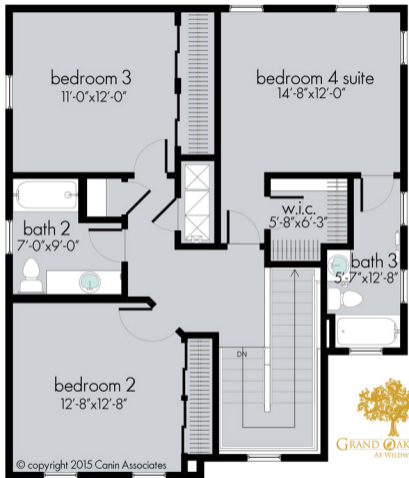

© copyright 2015 Canin Associates

Magnolia Model - First Floor

Magnolia - Bedroom 4 Option

Magnolia Model - Second Floor

© copyright 2015 Canin Associates

guest suite  
24'-8" x 20'-8"

bath 4  
6'-0" x 8'-9"

Magnolia - Guest Suite Option